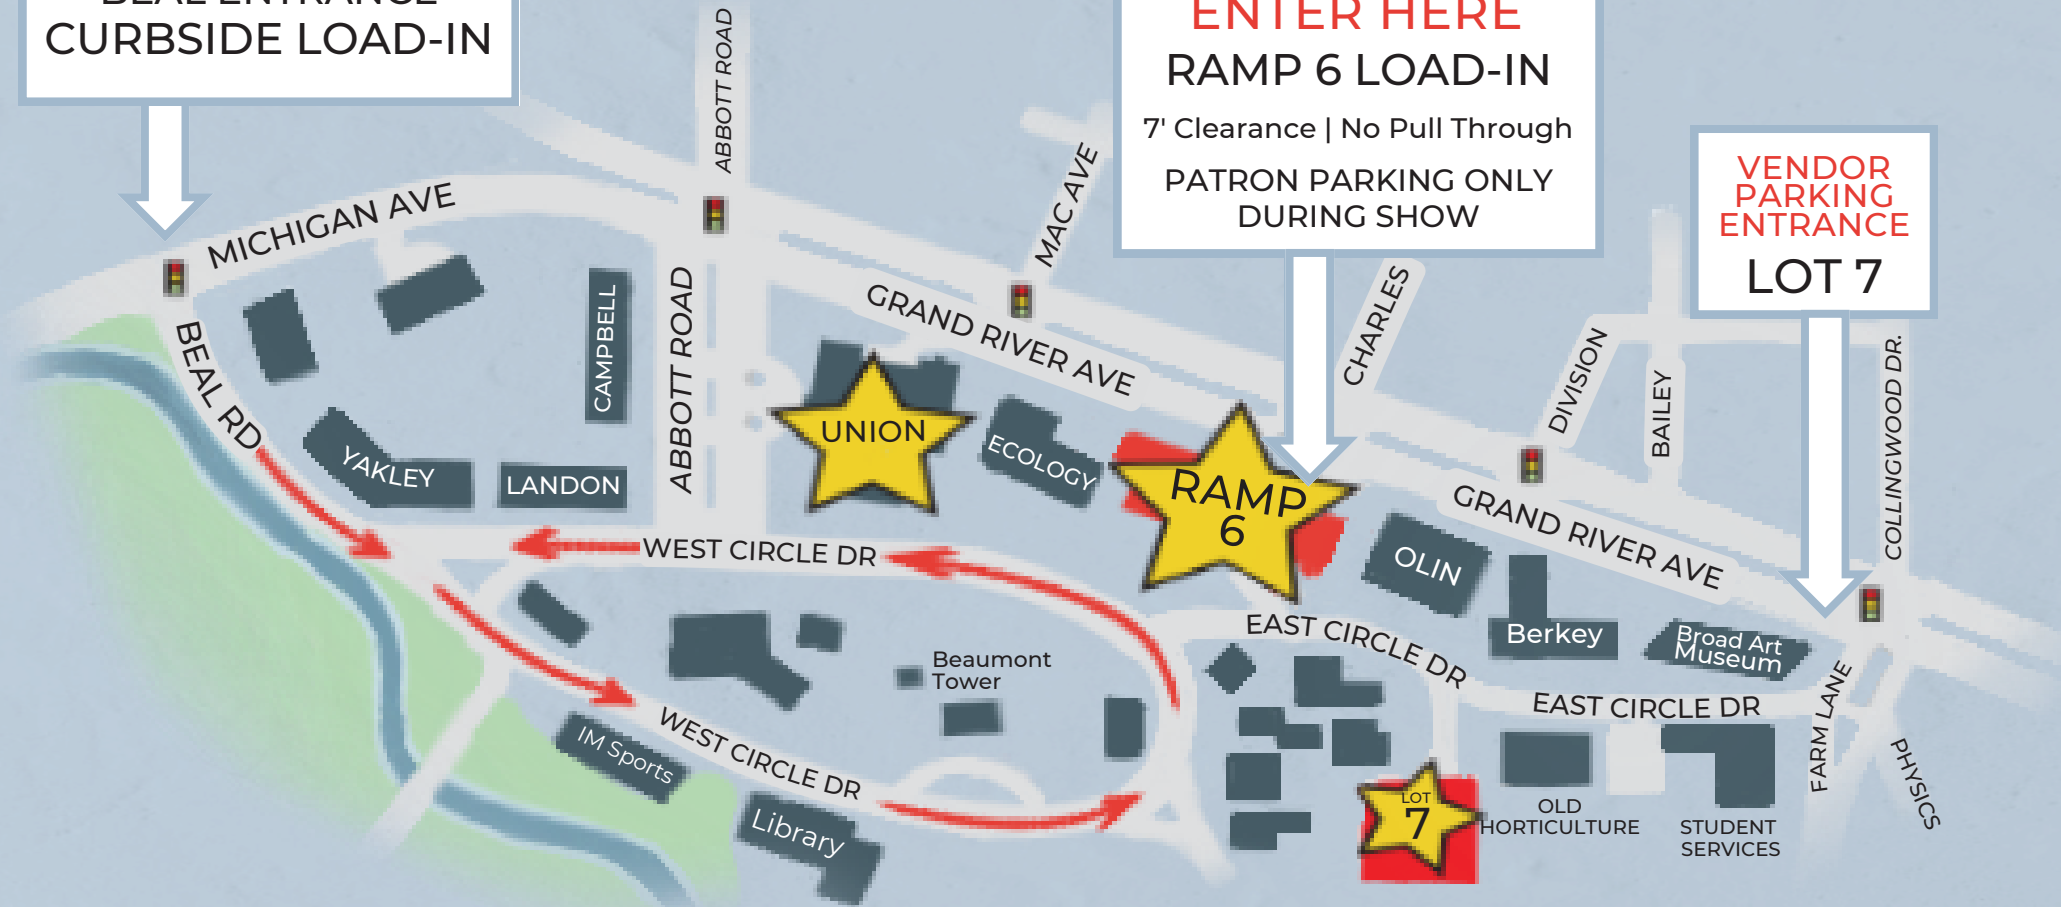

**ENTER HERE**  
BEAL ENTRANCE  
CURBSIDE LOAD-IN

**ENTER HERE**  
RAMP 6 LOAD-IN

7' Clearance | No Pull Through  
PATRON PARKING ONLY  
DURING SHOW

**VENDOR  
PARKING  
ENTRANCE**  
LOT 7

## LOAD-IN

- Have your load-in pass and booth number ready.
- Do not arrive early.
- Vendors can switch to RAMP 6 Load-In/Out at any time.

## LOAD-OUT

- Load-Out from the same location.
- You must provide load-out ticket and original Load-In Pass
- Do not retrieve vehicles before receiving load-out tickets

**ALL VENDORS PARK IN LOT 7 DURING THE SHOW**