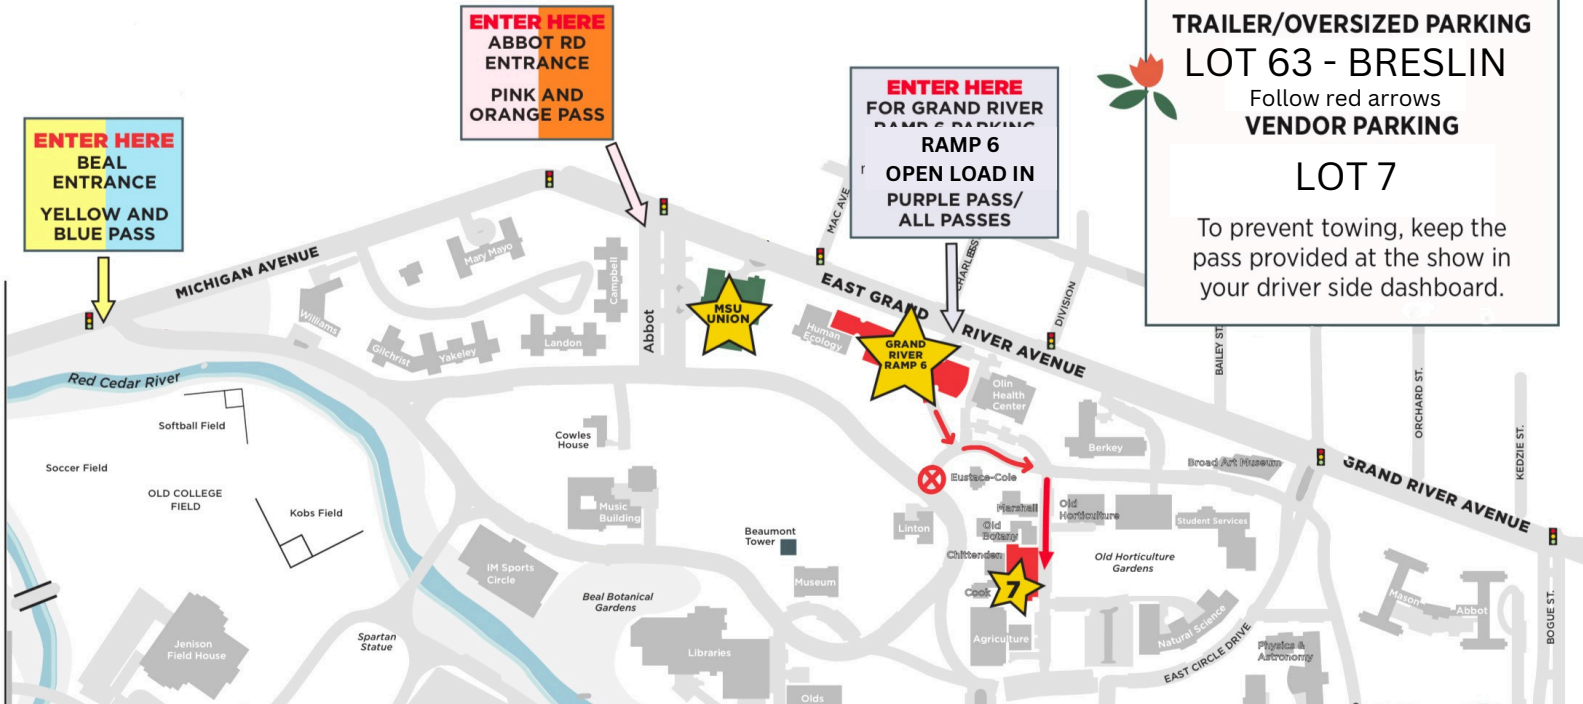

LOAD-IN MAP

TRAILER/OVERSIZED PARKING

LOT 63 - BRESLIN

Follow red arrows

VENDOR PARKING

LOT 7

To prevent towing, keep the pass provided at the show in your driver side dashboard.

FOR A SMOOTH LOAD IN PROCESS:

- Arrive at your schedule load-in time and location. Do not arrive early.
- Have your booth number and load-in pass ready
- Keep your parking pass in your driver-side dash from Friday-Sunday
- Unload and move your vehicle within 45min.
- Do not park in RAMP 6 during show hours - vendors park in LOT 7 | 8 MIN WALK
- Please use accessible parking, if needed, along West Circle Drive, **not Abbot Road**, if possible.