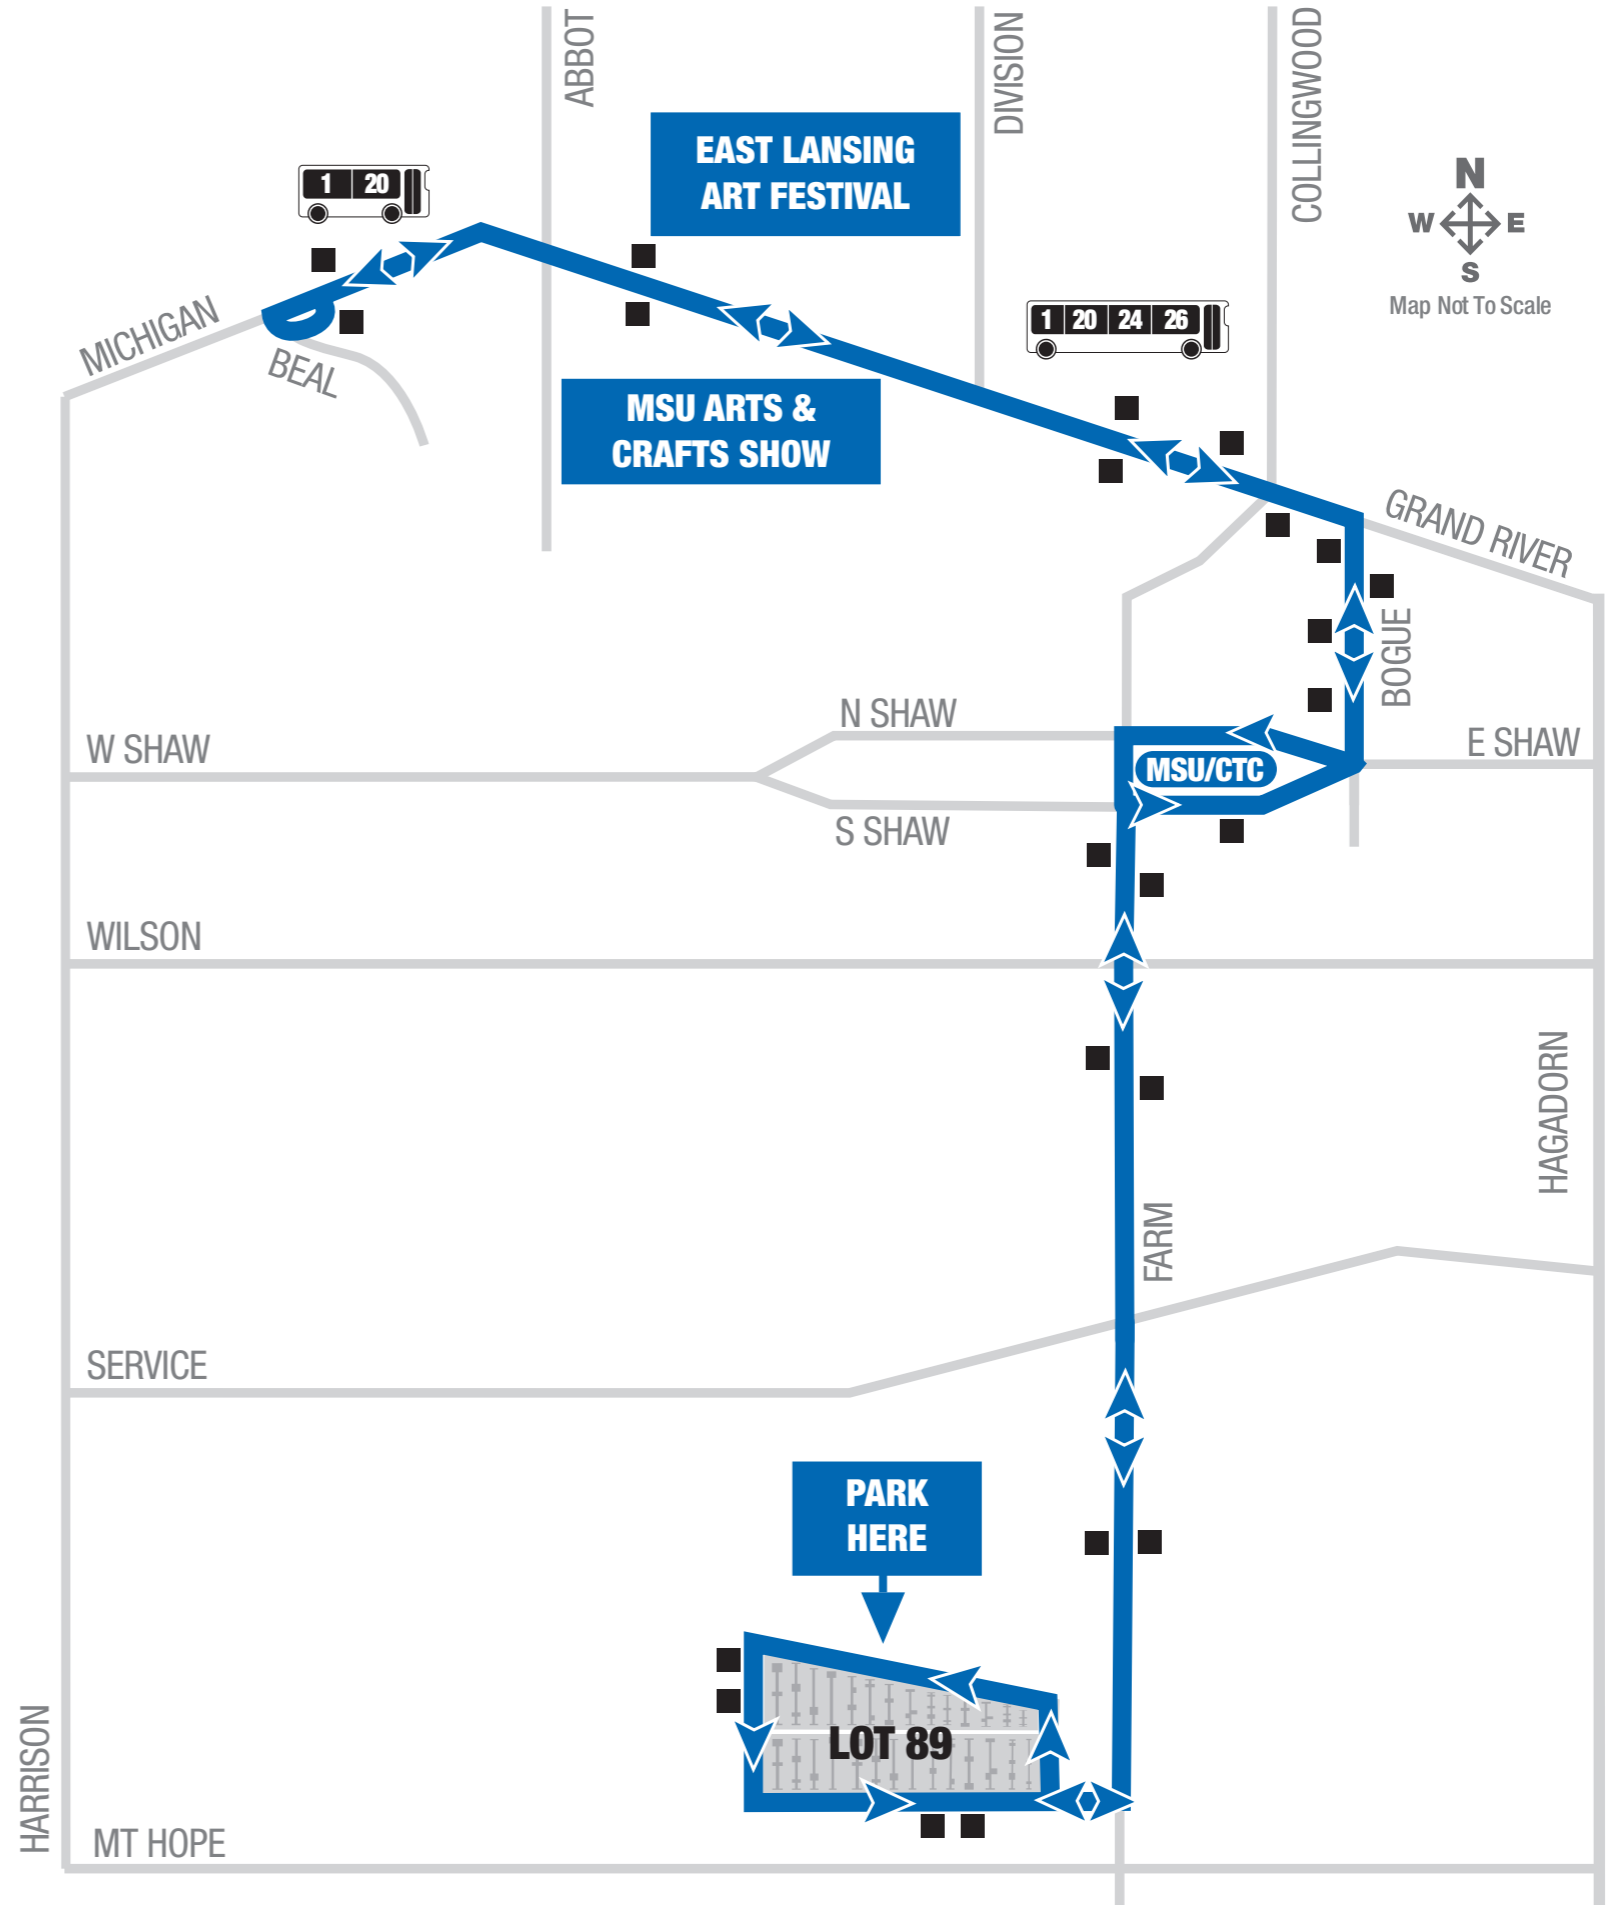

The Arts Shuttle

2024

MAP LEGEND

- CATA Bus Stops
-  Transfer Point to Indicated Route(s)