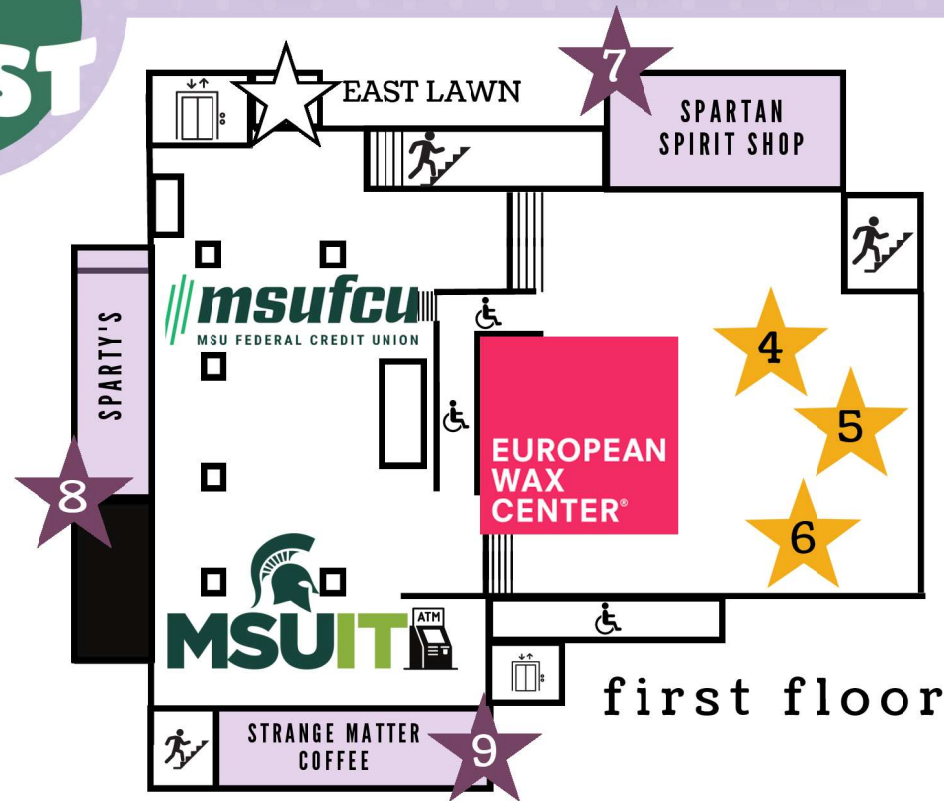

HOSTED

BY UAB

★ UFEST ACTIVITIES ★

- ★ 1 Baby Dinosaurs
- ★ 2 Screen Printing
- ★ 4 UAB Totes
- ★ 5 Photo Booth
- ★ 6 Face Painting

STOP BY OUR SPONSORS & PARTNERS FOR GIVEAWAYS!

★ UNION PARTNERS ★

- ★ 3 Game Room
- ★ 7 Spartan Spirit Shop
- ★ 8 Sparty's
- ★ 9 Strange Matter Coffee

second floor

third floor

★ UFEST ACTIVITIES ★

- ★ 10 Caricature Artist
- ★ 11 Gaint Board Games
- ★ 21 Triple Goddess Psychic Readings
- ★ 22 Board Games
- ★ 23 Crafts
- ★ 24 Nintendo Switch Games
- ★ 25 Karaoke
- ★ 26 MSU Museum Activity

★ UAB PARTNERS ★

- ★ 12 SLE JOBS
- ★ 13 Career Services Network
- ★ 14 Office of Spartan Experiences
- ★ 15 Abrams Planetarium
- ★ 16 RHA
- ★ 17 ASMSU
- ★ 18 MSU PD

★ UNION PARTNERS ★

- ★ 19 Art Gallery
- ★ 20 Engagement Center
- ★ 27 Counselling and Psychiatric Services (CAPS)
- ★ 28 Student Parent & Caregiver Resource Center
- ★ 29 University Activities Board

★ OUTSIDE | EAST LAWN ★
 Inflatable Slide | IMPACT 89 FM | Gyro Extreme
 Lawn Games | Zeke | Sparty | Stilt Walkers
 Health Promotions & Engagement