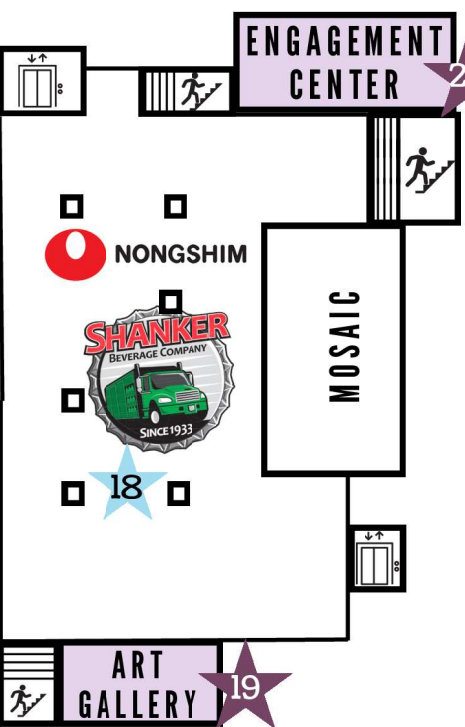

HOSTED

BY UAB

★ UFEST ACTIVITIES ★

- ★ 1 Baby Dinosaurs
- ★ 2 Screen Printing
- ★ 4 UAB Totes
- ★ 5 Face Painting
- ★ 6 Sparty

★ STOP BY OUR SPONSORS & PARTNERS FOR GIVEAWAYS! ★

★ UNION PARTNERS ★

- ★ 3 Game Room
- ★ 7 Spartan Spirit Shop
- ★ 8 Sparty's
- ★ 9 Strange Matter Coffee

second floor

third floor

★ UFEST ACTIVITIES ★

- ★ 10 Caricature Artist
- ★ 11 Gaint Board Games
- ★ 21 Triple Goddess Psychic Readings
- ★ 22 Board Games
- ★ 23 Crafts
- ★ 24 Photobooth
- ★ 25 Karaoke
- ★ 26 MSU Museum Activity