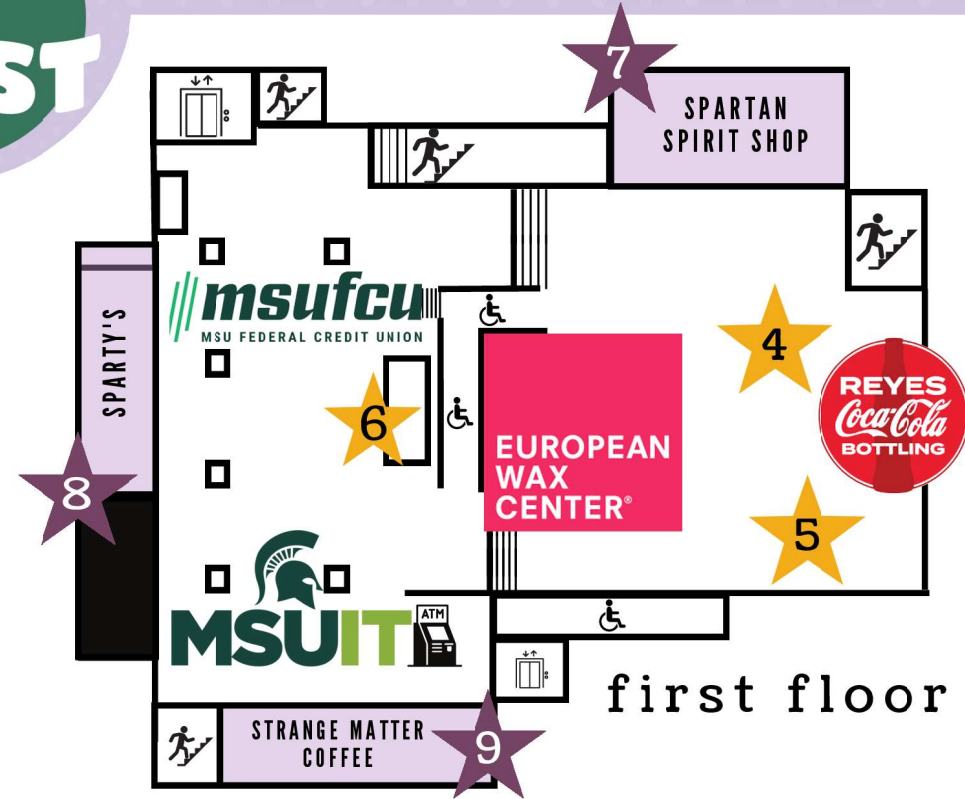

HOSTED

BY UAB

★ UFEST ACTIVITIES ★

- ★ 1 Baby Dinosaurs
- ★ 2 Screen Printing
- ★ 4 UAB Totes
- ★ 5 Face Painting
- ★ 6 Sparty

★ STOP BY OUR SPONSORS & PARTNERS FOR GIVEAWAYS! ★

★ UNION PARTNERS ★

- ★ 3 Game Room
- ★ 7 Spartan Spirit Shop
- ★ 8 Sparty's
- ★ 9 Strange Matter Coffee

second floor

third floor

★ UFEST ACTIVITIES ★

- ★ 10 Caricature Artist
- ★ 11 Gaint Board Games
- ★ 21 Triple Goddess Psychic Readings
- ★ 22 Board Games
- ★ 23 Crafts
- ★ 24 Photobooth
- ★ 25 Karaoke
- ★ 26 MSU Museum Activity

★ UAB PARTNERS ★

- ★ 12 SLE JOBS
- ★ 13 Career Services Network
- ★ 14 Office of Spartan Experiences
- ★ 15 Abrams Planetarium
- ★ 16 RHA
- ★ 17 ASMSU
- ★ 18 MSU PD

★ UNION PARTNERS ★

- ★ 19 Art Gallery
- ★ 20 Engagement Center
- ★ 27 Counselling and Psychiatric Services (CAPS)
- ★ 28 Student Parent & Caregiver Resource Center
- ★ 29 University Activities Board

★ STROLLING PERFORMERS ★

ZEKE | BABY DINOSAURS | STILT WALKERS