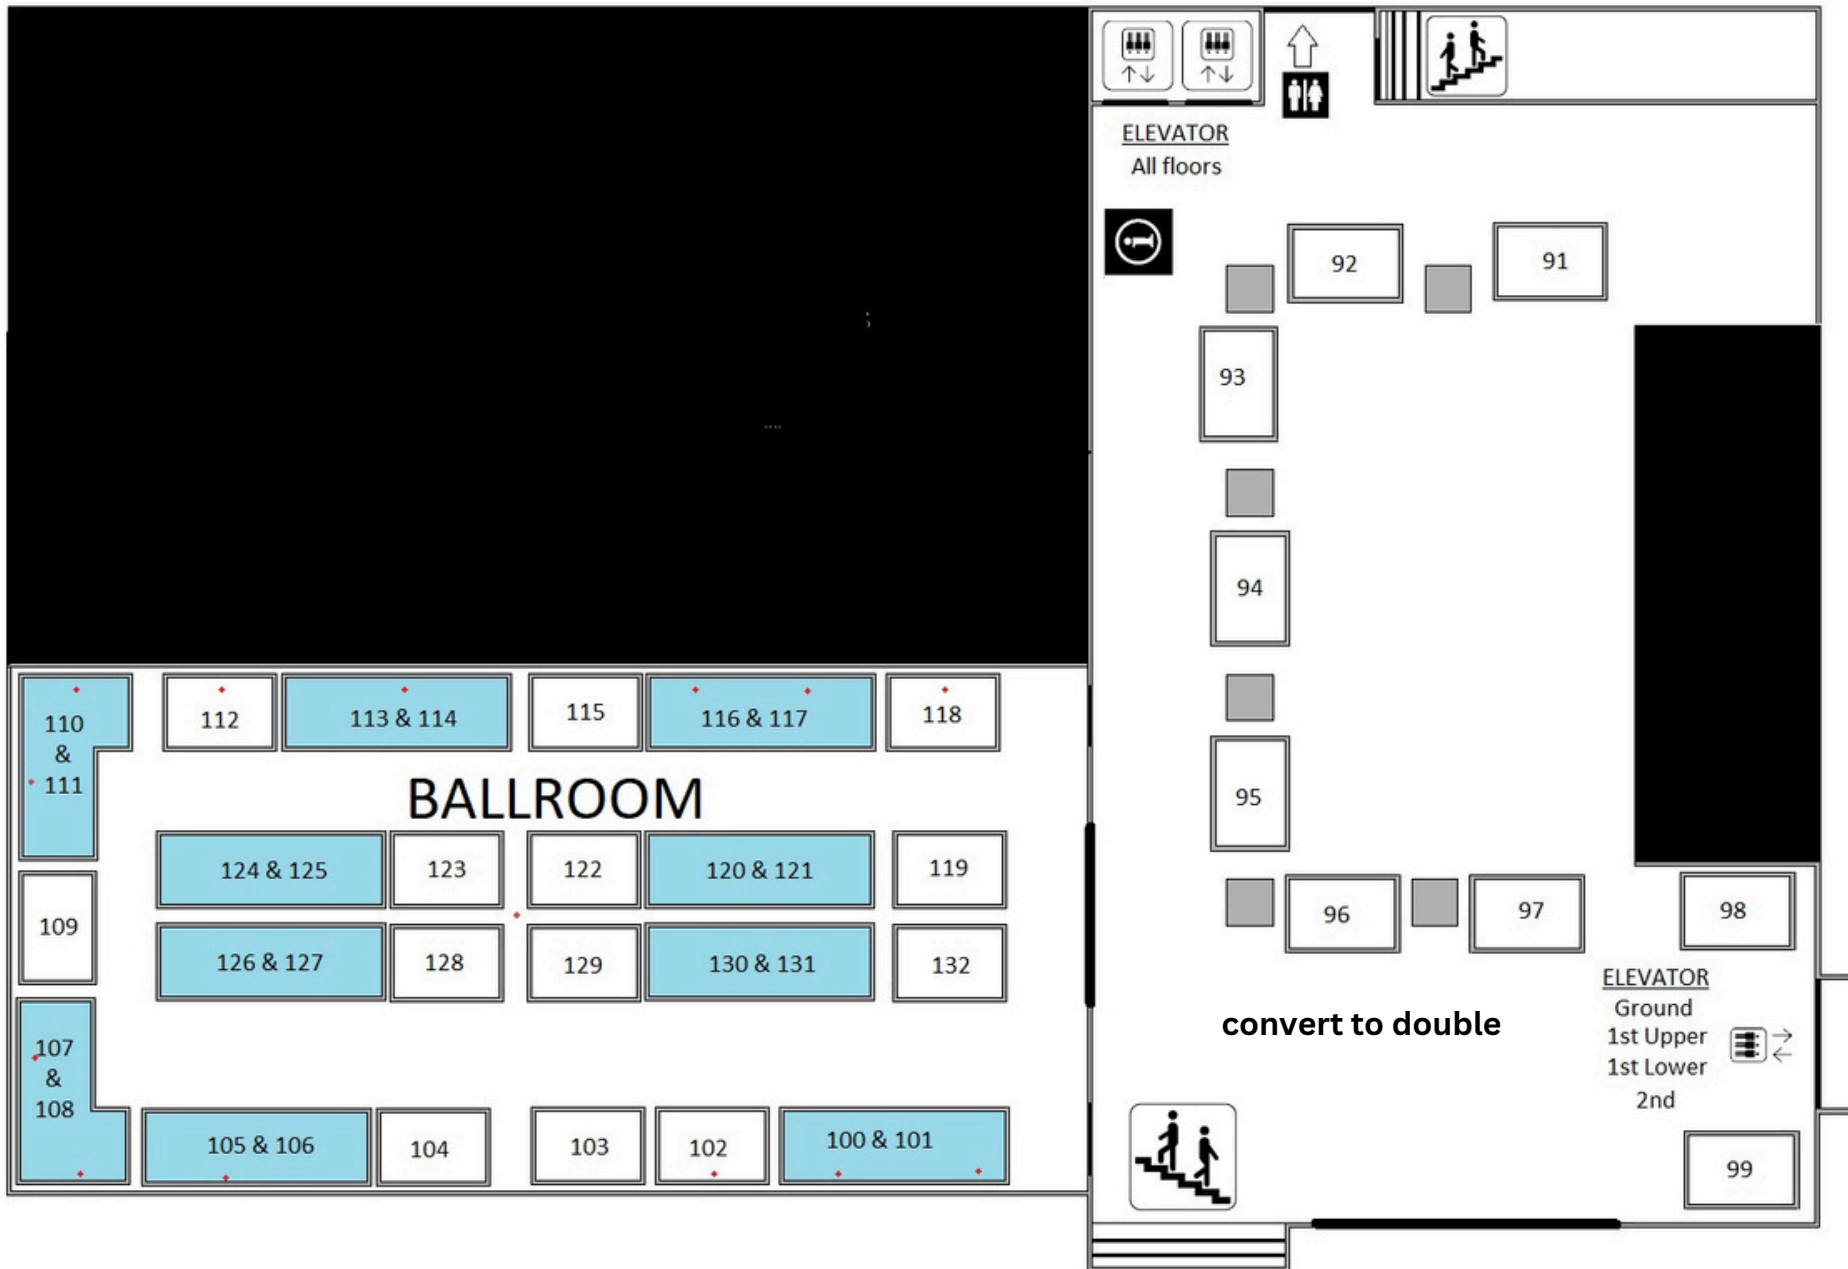

EAST ENTRANCE

ELEVATOR

All Floors

MEN'S RESTROOM

STAIRS UP

STAIRS DOWN

Womens Restroom

SOUTH ENTRANCE

70

71 & 72

56 & 57

58 & 59

Main Lounge

65 & 66

64

62 & 63

60 & 61

WEST ENTRANCE

MSU UNION 1ST FLOOR

Electrical is indicated with a red *

2ND FLOOR

MSU UNION 3RD FLOOR

Electrical is indicated with a red *