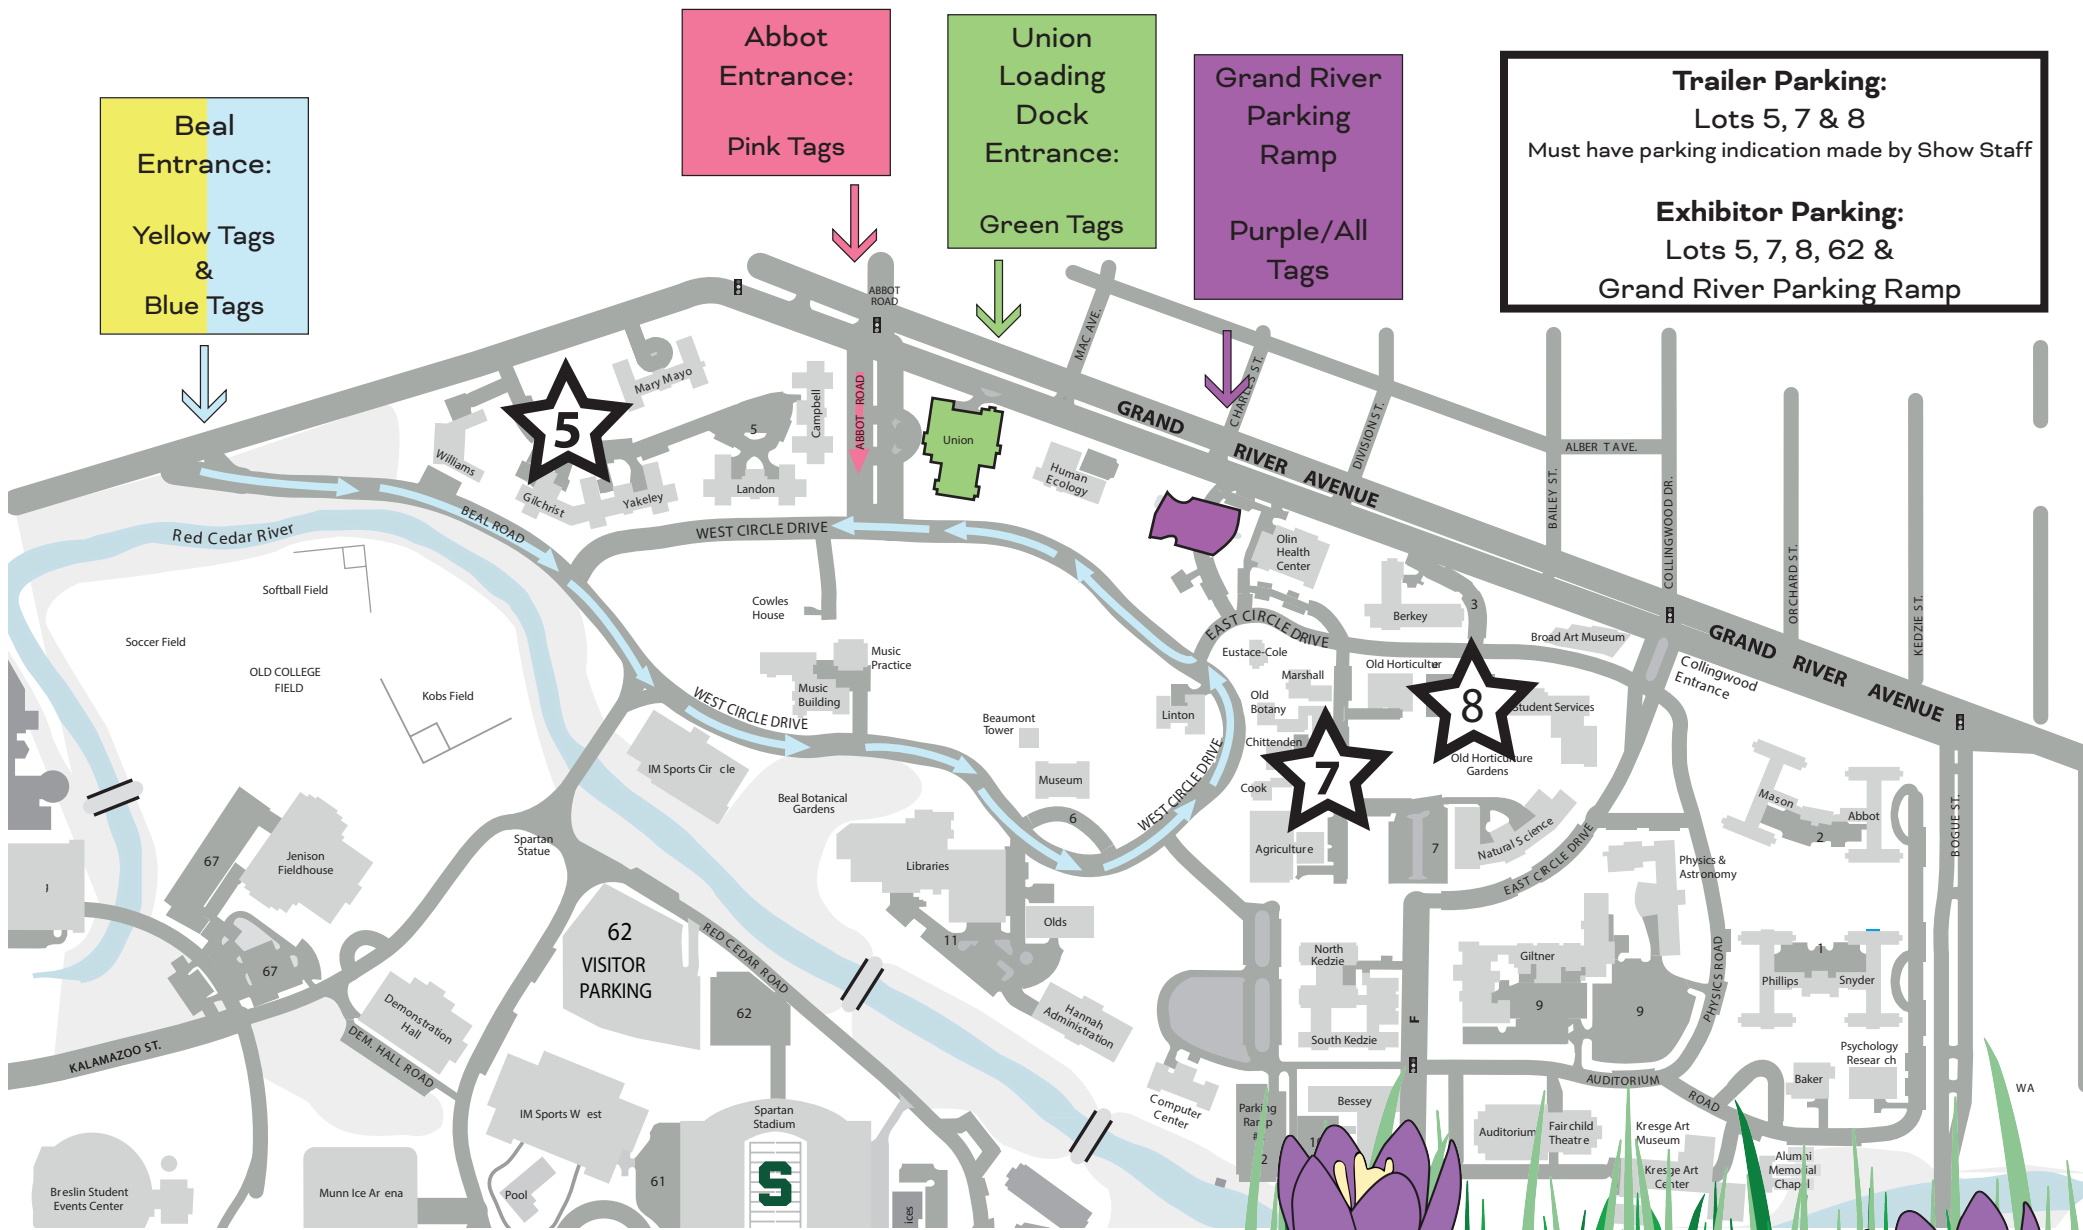

Beal Entrance:
Yellow Tags & Blue Tags

Abbot Entrance:
Pink Tags

Union Loading Dock Entrance:
Green Tags

Grand River Parking Ramp:
Purple/All Tags

Trailer Parking:
Lots 5, 7 & 8
Must have parking indication made by Show Staff

Exhibitor Parking:
Lots 5, 7, 8, 62 & Grand River Parking Ramp

The 55th Annual Michigan State University Spring Arts & Crafts Show

DO NOT ENTER CAMPUS FOR LOAD-IN PRIOR TO YOUR SPECIFIED TIME!

LIMITED SPACE: Please be patient and attempt to limit your unloading time to 20 minutes! You may stay as late as you wish to set-up.

BEST IDEA: Park in the Grand River Parking Ramp or Lot 5 and unload at your leisure starting at 5:00 P.M. on Friday. Be mindful of all parking signage!